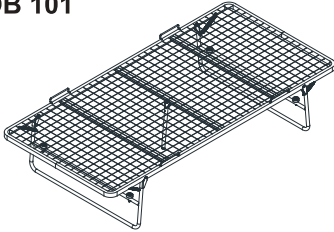

# Pull-out Bed Frame (POB 101/201/301)

Compo's Pull out bed frame is design to be light weight and slim but is sturdy enough to take a full adult of 120 kg. When not in use it will slide under the bed and hidden from sight. When in use, a safety bracket can be place into the bed frame leg to prevent accidental collapsing of the legs.

Available sizes: 36"(W) x 75"(L) x 14.5"(H)  
36"(W) x 72"(L) x 14.5"(H)  
36"(W) x 75"(L) x 16.5"(H)

**POB 101**

**POB 201**

**POB 301**

## POB 101 Metal Frame with Spring Open Features