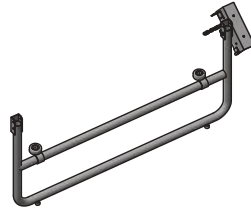

# Pull-out Bed Frame (POB 101/201/301)

Compo's Pull out bed frame is design to be light weight and slim but is sturdy enough to take a full adult of 120 kg. When not in use it will slide under the bed and hidden from sight. When in use, a safety bracket can be place into the bed frame leg to prevent accidental collapsing of the legs.

Available sizes: 36"(W) x 75"(L) x 14.5"(H)  
36"(W) x 72"(L) x 14.5"(H)  
36"(W) x 75"(L) x 16.5"(H)

**POB 101**

**POB 201**

**POB 301**

## POB 101 Metal Frame with Spring Open Features

## POB 301 Metal Frame with Toggle Leg Lock