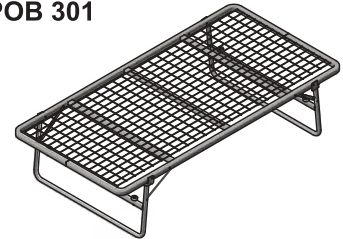

# Pull-out Bed Frame (POB 101/201/301)

Compo's Pull out bed frame is design to be light weight and slim but is sturdy enough to take a full adult of 120 kg. When not in use it will slide under the bed and hidden from sight. When in use, a safety bracket can be place into the bed frame leg to prevent accidental collapsing of the legs.

Available sizes: 36"(W) x 75"(L) x 14.5"(H)  
36"(W) x 72"(L) x 14.5"(H)  
36"(W) x 75"(L) x 16.5"(H)

**POB 101**

**POB 201**

**POB 301**

## POB 101 Metal Frame with Spring Open Features